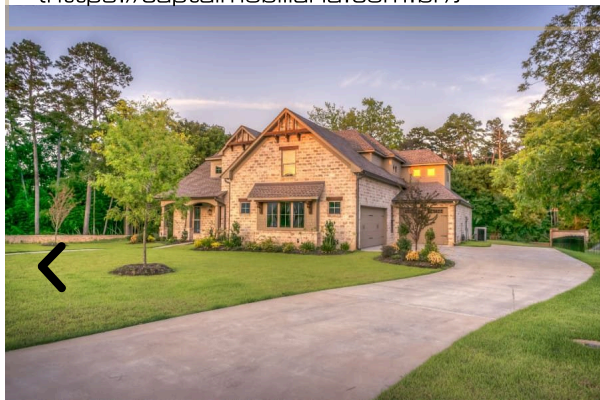

(https://captaimobiliaria.com.br/)

(https://captaimobiliaria.com.br/wp-content/uploads/2023/01/900x600-01e.jp

(https://captaimobiliaria.com.br/wp-content/uploads/2023/01/900x600-

(https://captaimobiliaria.com.br/wp-content/uploads/2023/01/900x600-be.jpeg)

(https://captaimob content/uploads/2023

Transação: **Comprar**

Tipo de imóvel: **Galpão**

Compartilhar:

Corretor Responsável

Galpão coberto no bairro Centro, Eusébio

Valor: R\$ 35.000,00

Gustavo Almeida
(https://api.whatsapp.com/send?phone=5585888238000&text=01%C3%A1,%20quer